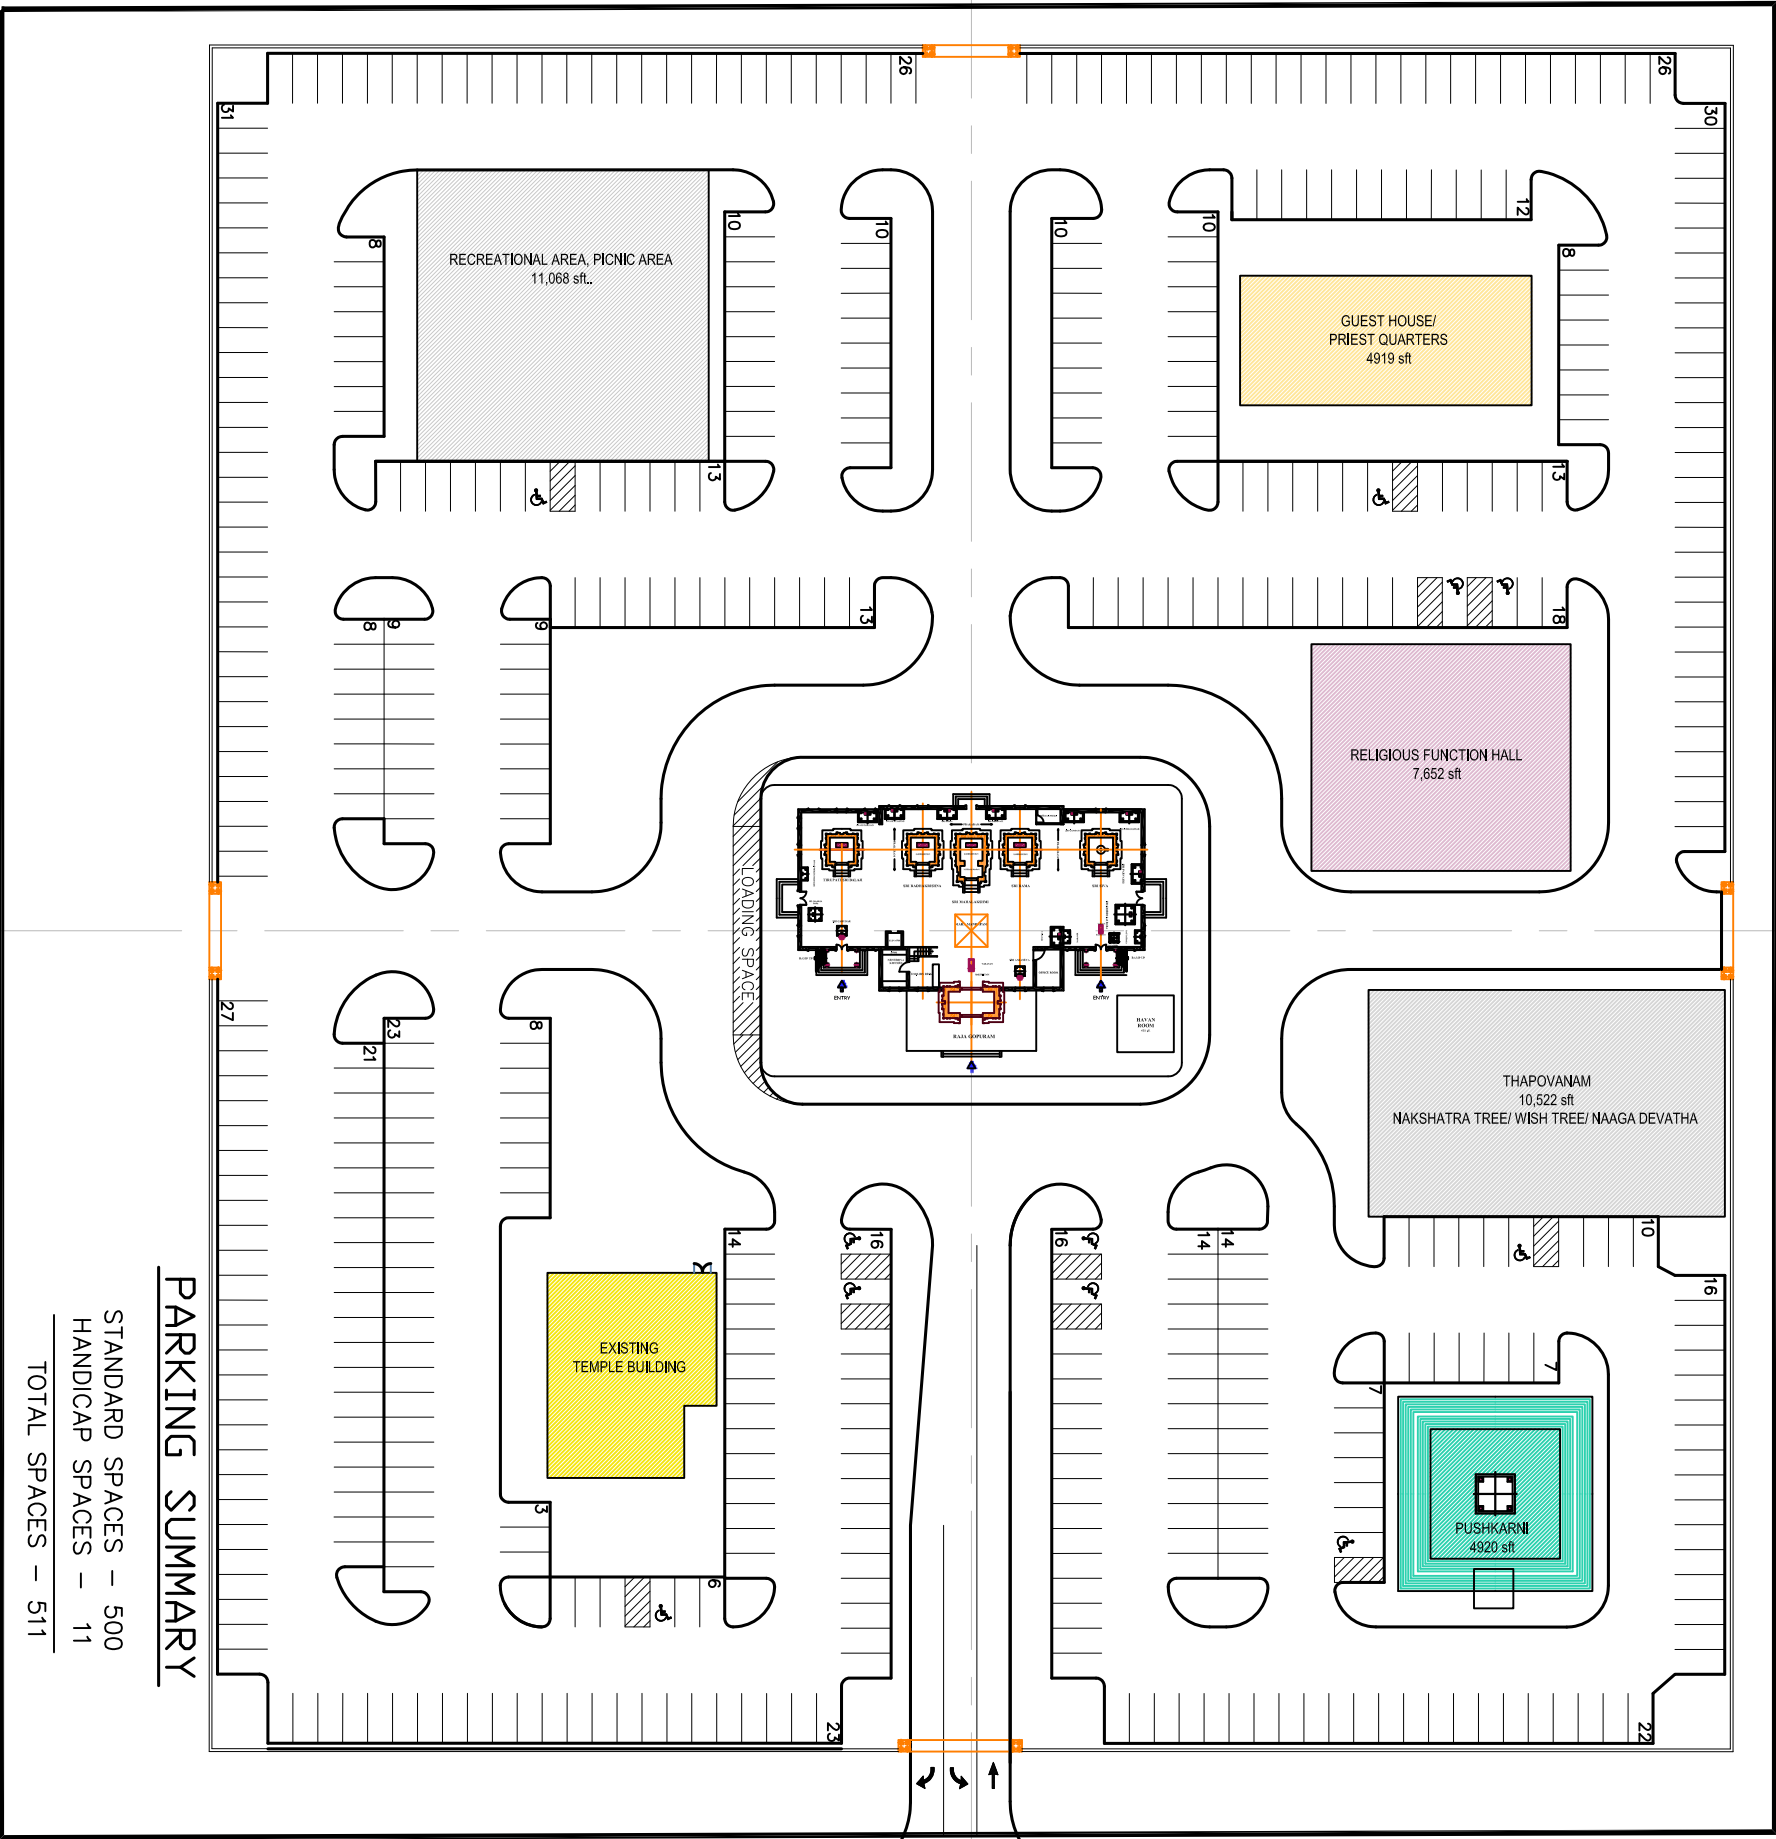

WALNUT STREET

**PARKING SUMMARY**

STANDARD SPACES - 500  
HANDICAP SPACES - 11  
TOTAL SPACES - 511

SAVANNAH STREET